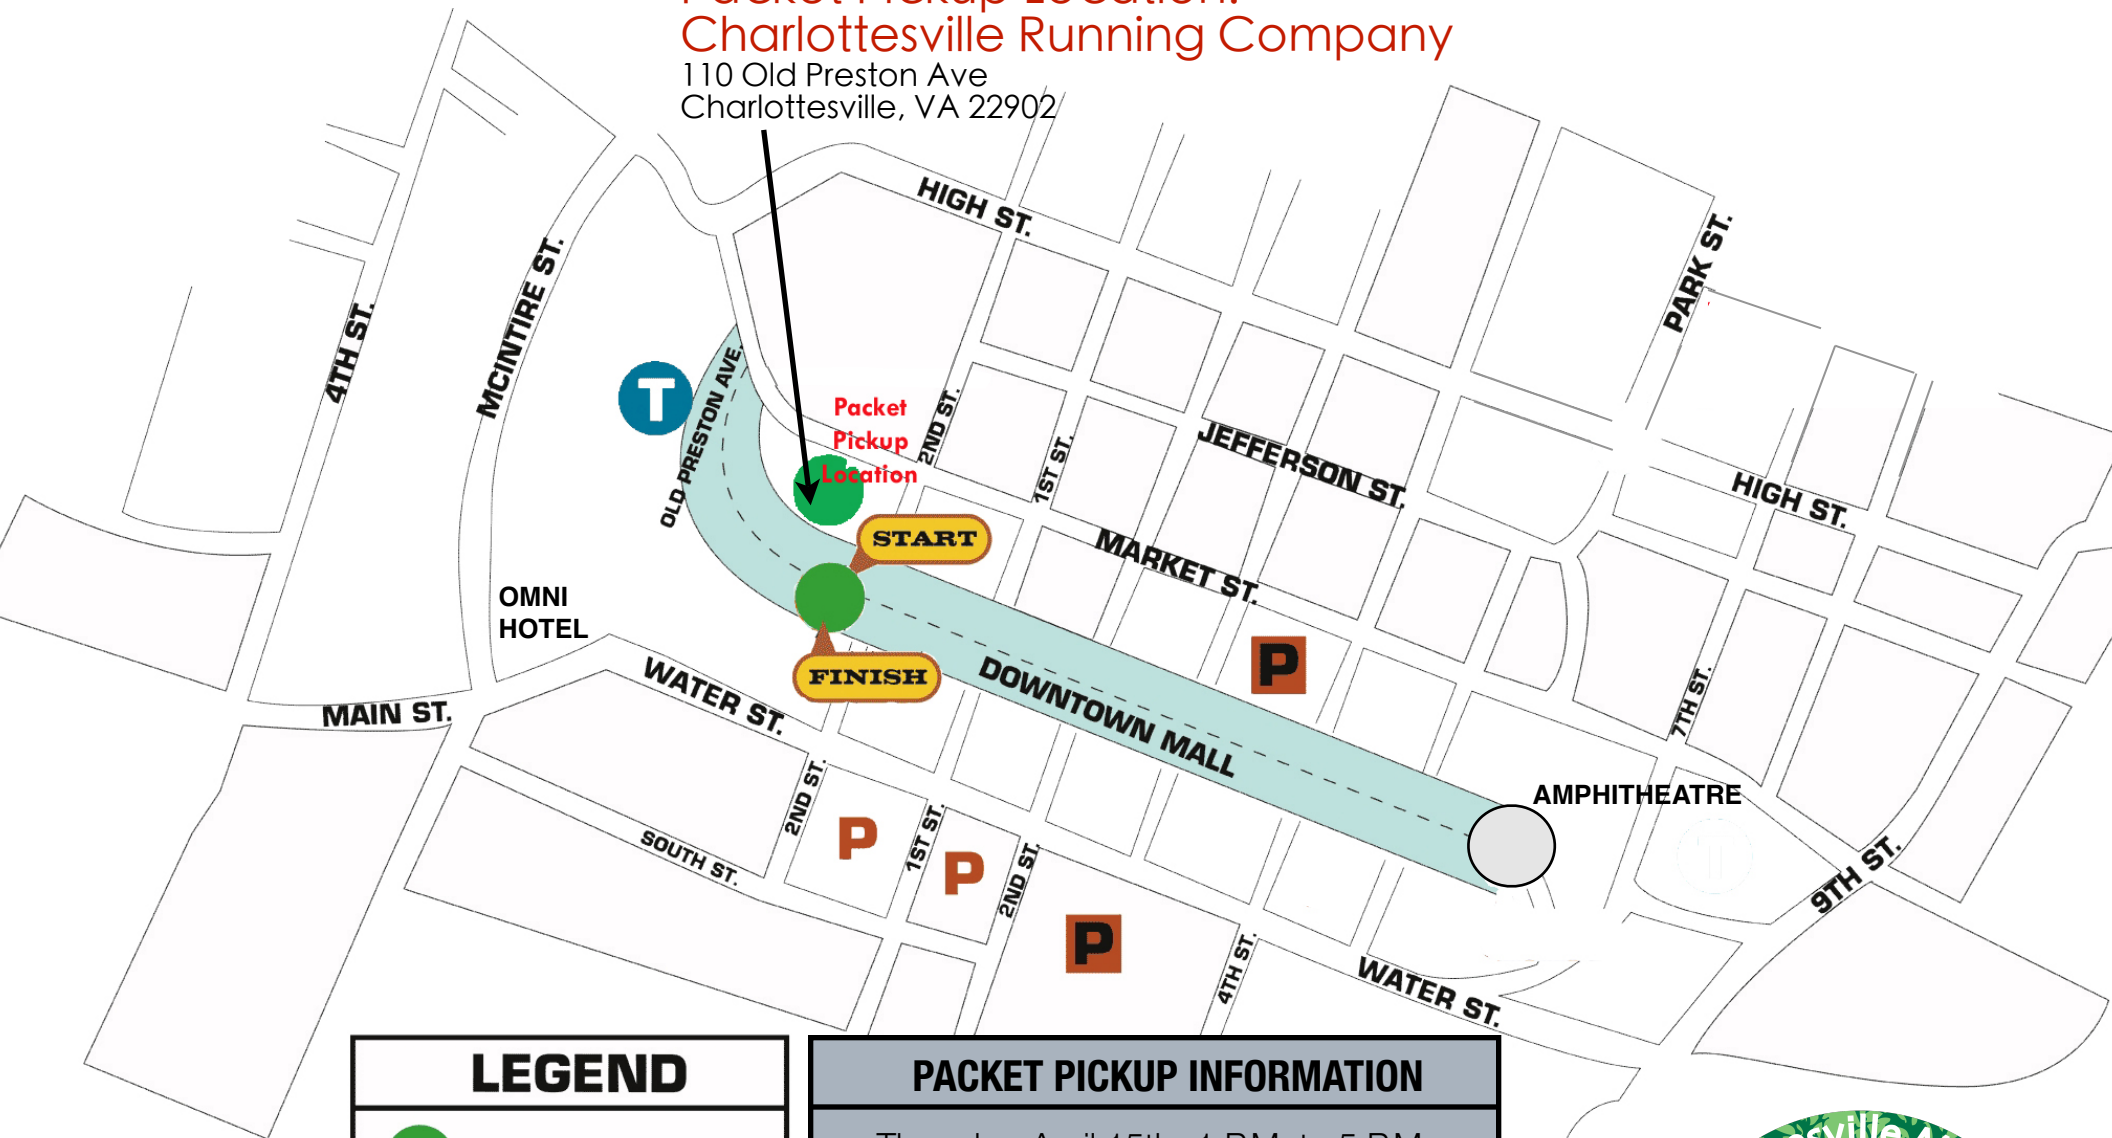

# Packet Pickup Location: Charlottesville Running Company

110 Old Preston Ave  
Charlottesville, VA 22902

LEGEND	
	START/FINISH LINES
	PARKING LOTS
	PARKING DECKS
	PORTABLE TOILET

PACKET PICKUP INFORMATION
Thursday, April 15th- 1 P.M. to 5 P.M. Friday, April 16th- 1 P.M. to 6 P.M.
<b>Bag Drop Location:</b> at entrance to Charlottesville Running Company on race morning
Parking is limited. Allow enough time on race morning