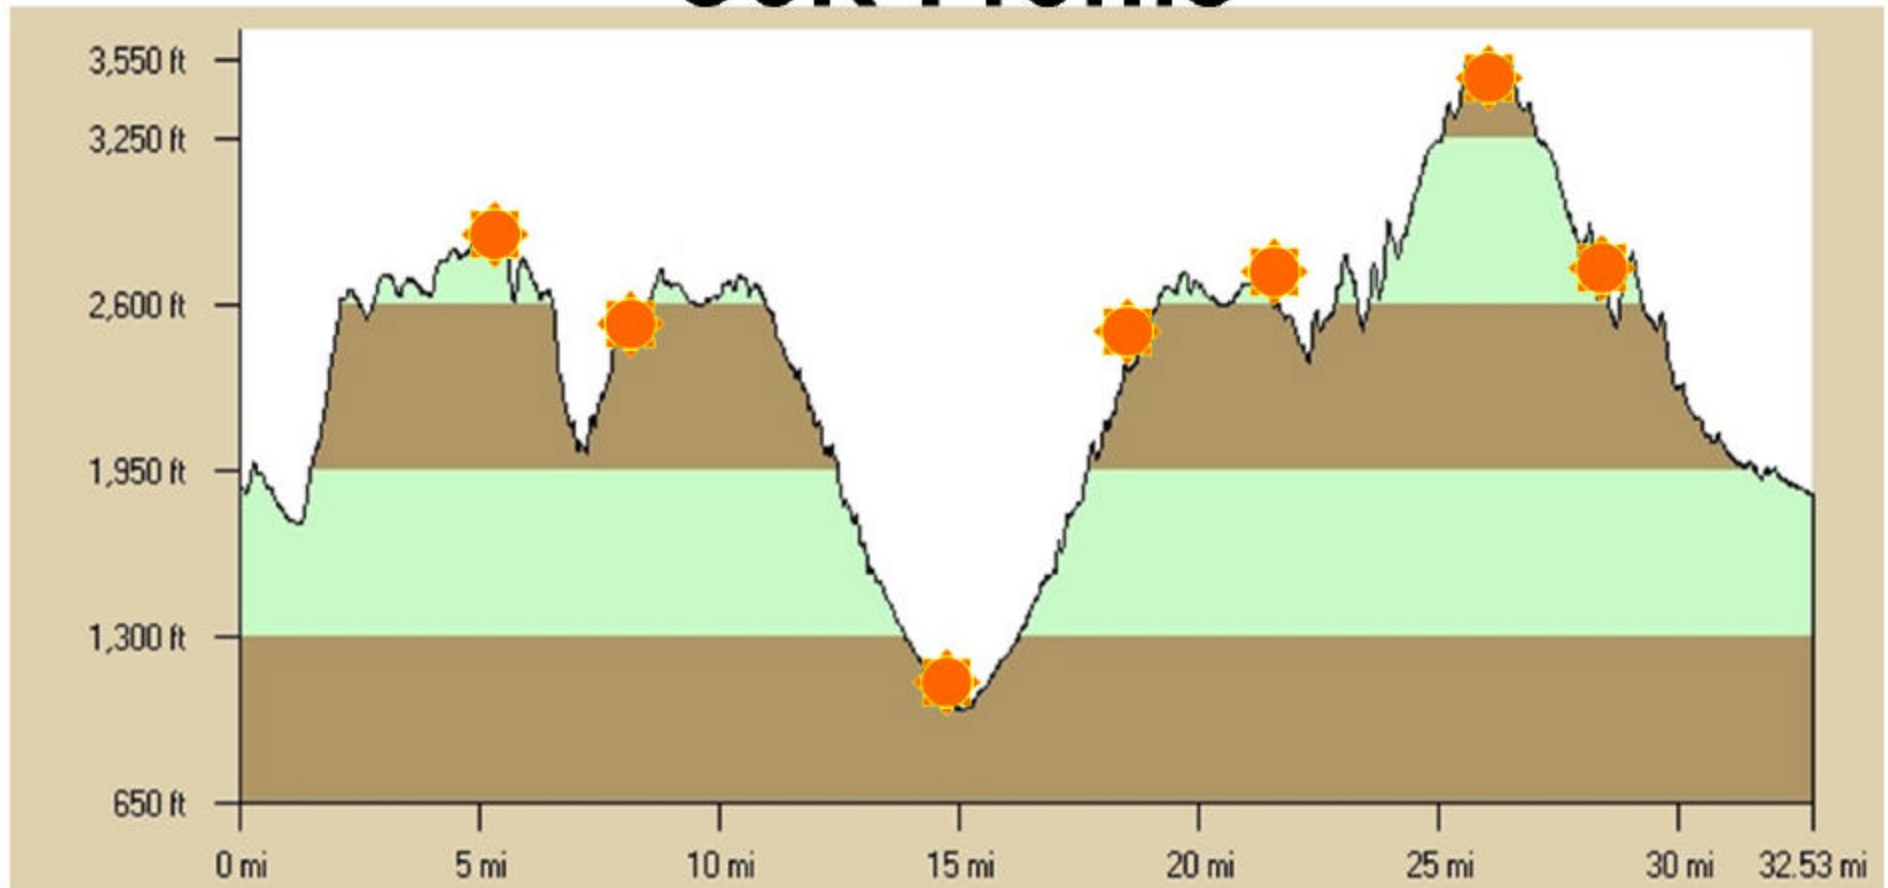

GREAT EASTERN ENDURANCE RUN

50K Profile

AID STATION LOCATIONS

8,808 TOTAL FEET OF CLIMB